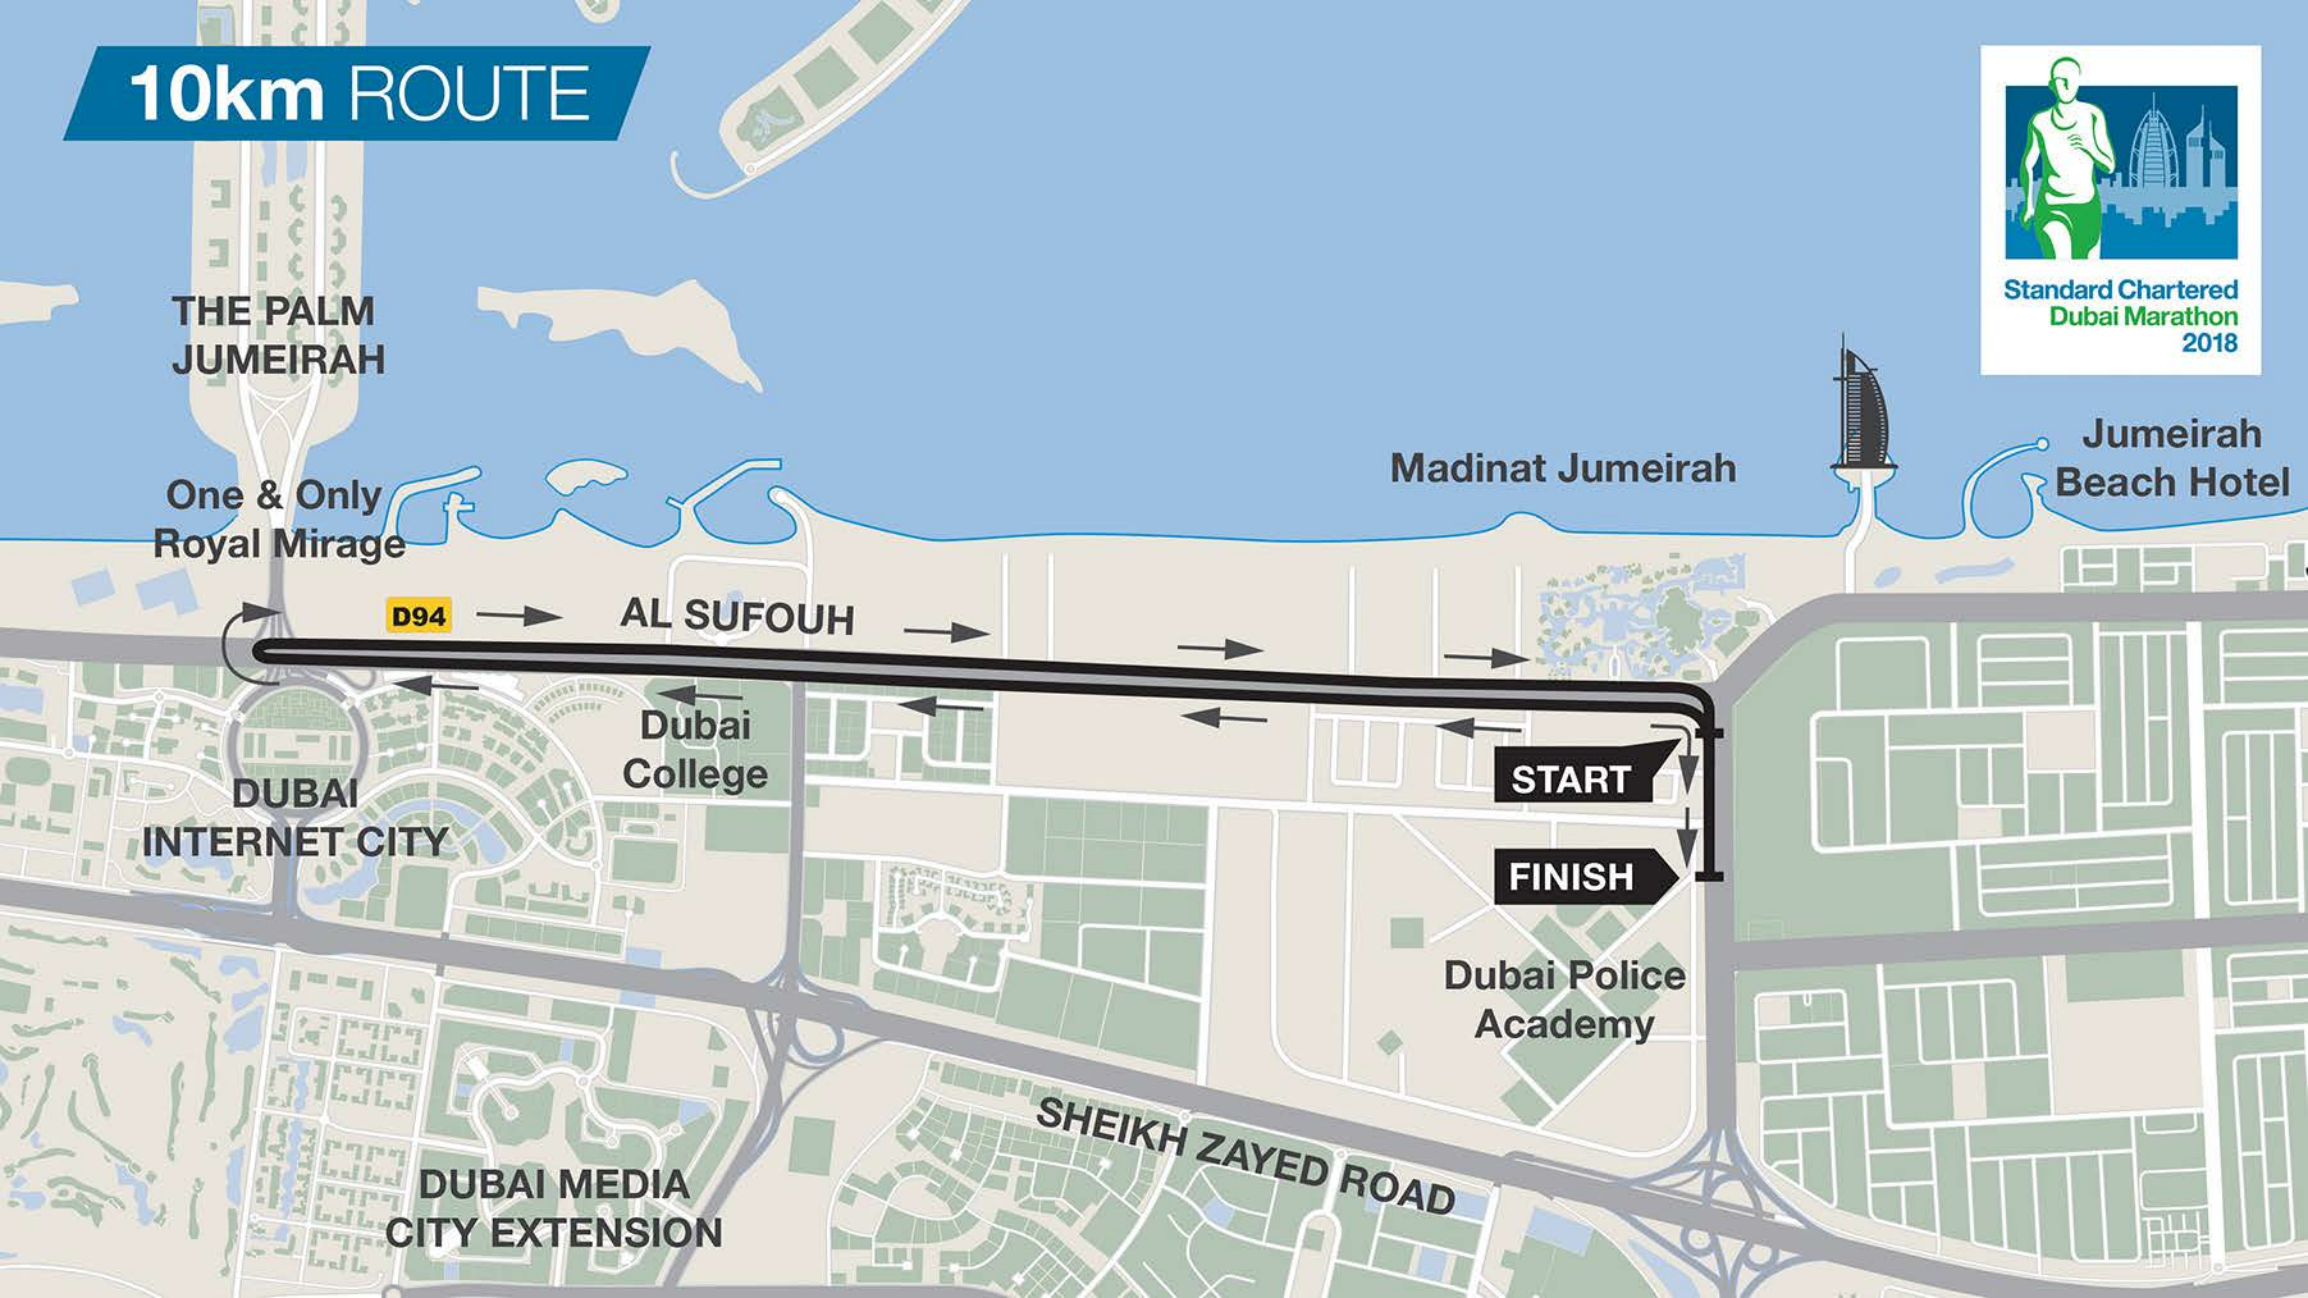

10km ROUTE

Standard Chartered
Dubai Marathon
2018

THE PALM
JUMEIRAH

One & Only
Royal Mirage

D94

AL SUFOUH

Dubai
College

DUBAI
INTERNET CITY

START

FINISH

Dubai Police
Academy

DUBAI MEDIA
CITY EXTENSION

SHEIKH ZAYED ROAD

Madinat Jumeirah

Jumeirah
Beach Hotel